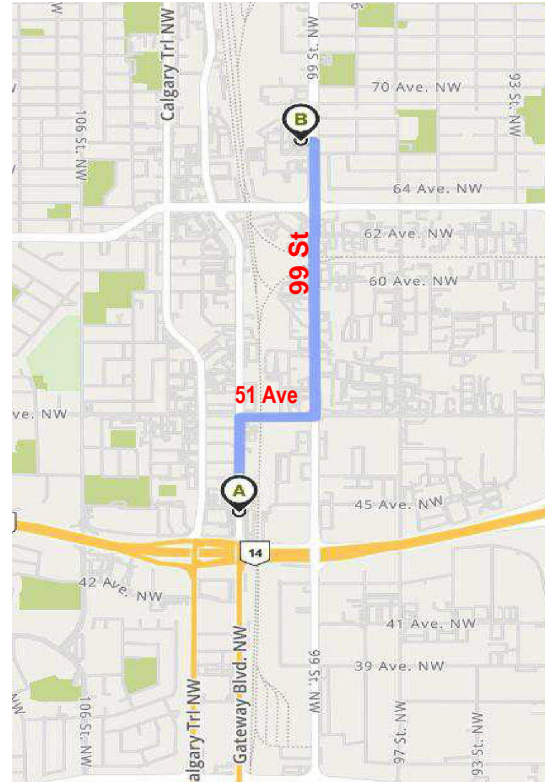

## Holiday Inn Edmonton South to The Church At South Edmonton

**A** Holiday Inn Edmonton South  
4485 Gateway Boulevard

1. Depart parking lot, turn right onto **Gateway Blvd**, drive north to **51 Ave.**
2. Turn **right** onto **51 Ave.**
3. Turn **left** onto **99 St.** drive north, look for large Canadian Flag on left, this is the Church.
4. Turn **left** onto **67 Ave.**
5. Arrive at:

**B** The Church At South Edmonton  
9908 67 Ave.

## The Church At South Edmonton to Holiday Inn South Edmonton

**A** The Church At South Edmonton  
9908 67 Ave.

1. Depart right onto **99 St** drive south to **Whitemud Freeway.**
2. Turn **right** onto **Whitemud Freeway Ramp** take next exit **Gateway Blvd.**
3. Turn **right** onto **Gateway Blvd**, Hotel is on the right side of the road.
4. Arrive at:

**B** Holiday Inn Edmonton South  
4485 Gateway Boulevard