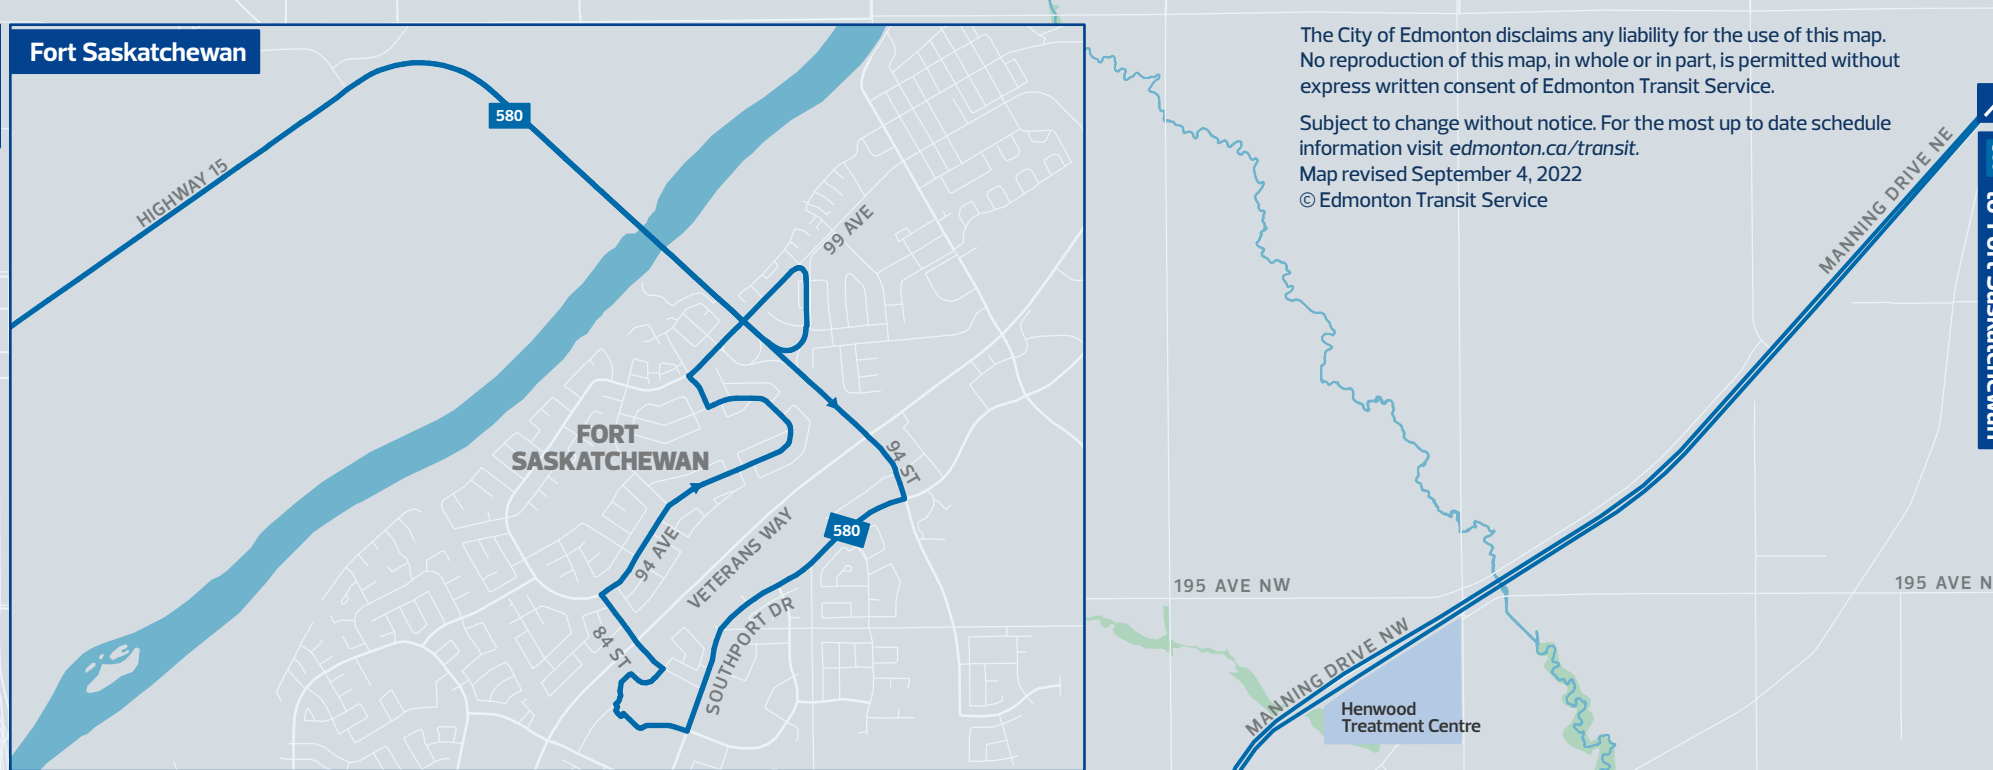

Edmonton Transit Service

Day Map

- LRT Station
- Capital Line LRT
- Metro Line LRT
- Valley Line LRT (Future Service)
- Hospital
- Transit Centre
- Bus Route
  Bus that stops at all stops
- Express Service
  Bus with fewer stops on its route
- On Demand Transit
- On Demand Transit Service Area

For further information about our routes go to edmonton.ca/transit or phone 311

Service Area	Hub
A	Lewis Farms Transit Centre
B	Westmount Transit Centre, Lewis Farms Transit Centre
C	Coliseum Transit Centre/LRT Station, Belvedere Transit Centre/LRT Station
D	Strathearn LRT Station
E	Capilano Transit Centre
F	Bonnie Doon LRT Station
G	Davies Transit Centre/LRT Station
H	South Campus Transit Centre/LRT Station
I	Leger Transit Centre, South Campus Transit/LRT Station
J	South Campus Transit Centre/LRT Station, West Edmonton Mall, Meadowlark Shopping Centre
K	Leger Transit Centre, West Edmonton Mall
L	Century Park Transit Centre/LRT Station, Leger Transit Centre
M	Mill Woods Transit Centre/LRT Station
N	Eaux Claires Transit Centre

All routes serving Millgate Transit Centre (except Route 507) go to Davies Transit Centre as of September 4, 2022. Route 73, which is the Valley Line LRT replacement route, replaces Route 510X as of September 4, 2022. This route stops at Valley Line stops only and does not stop at all stops along the former Route 510X**