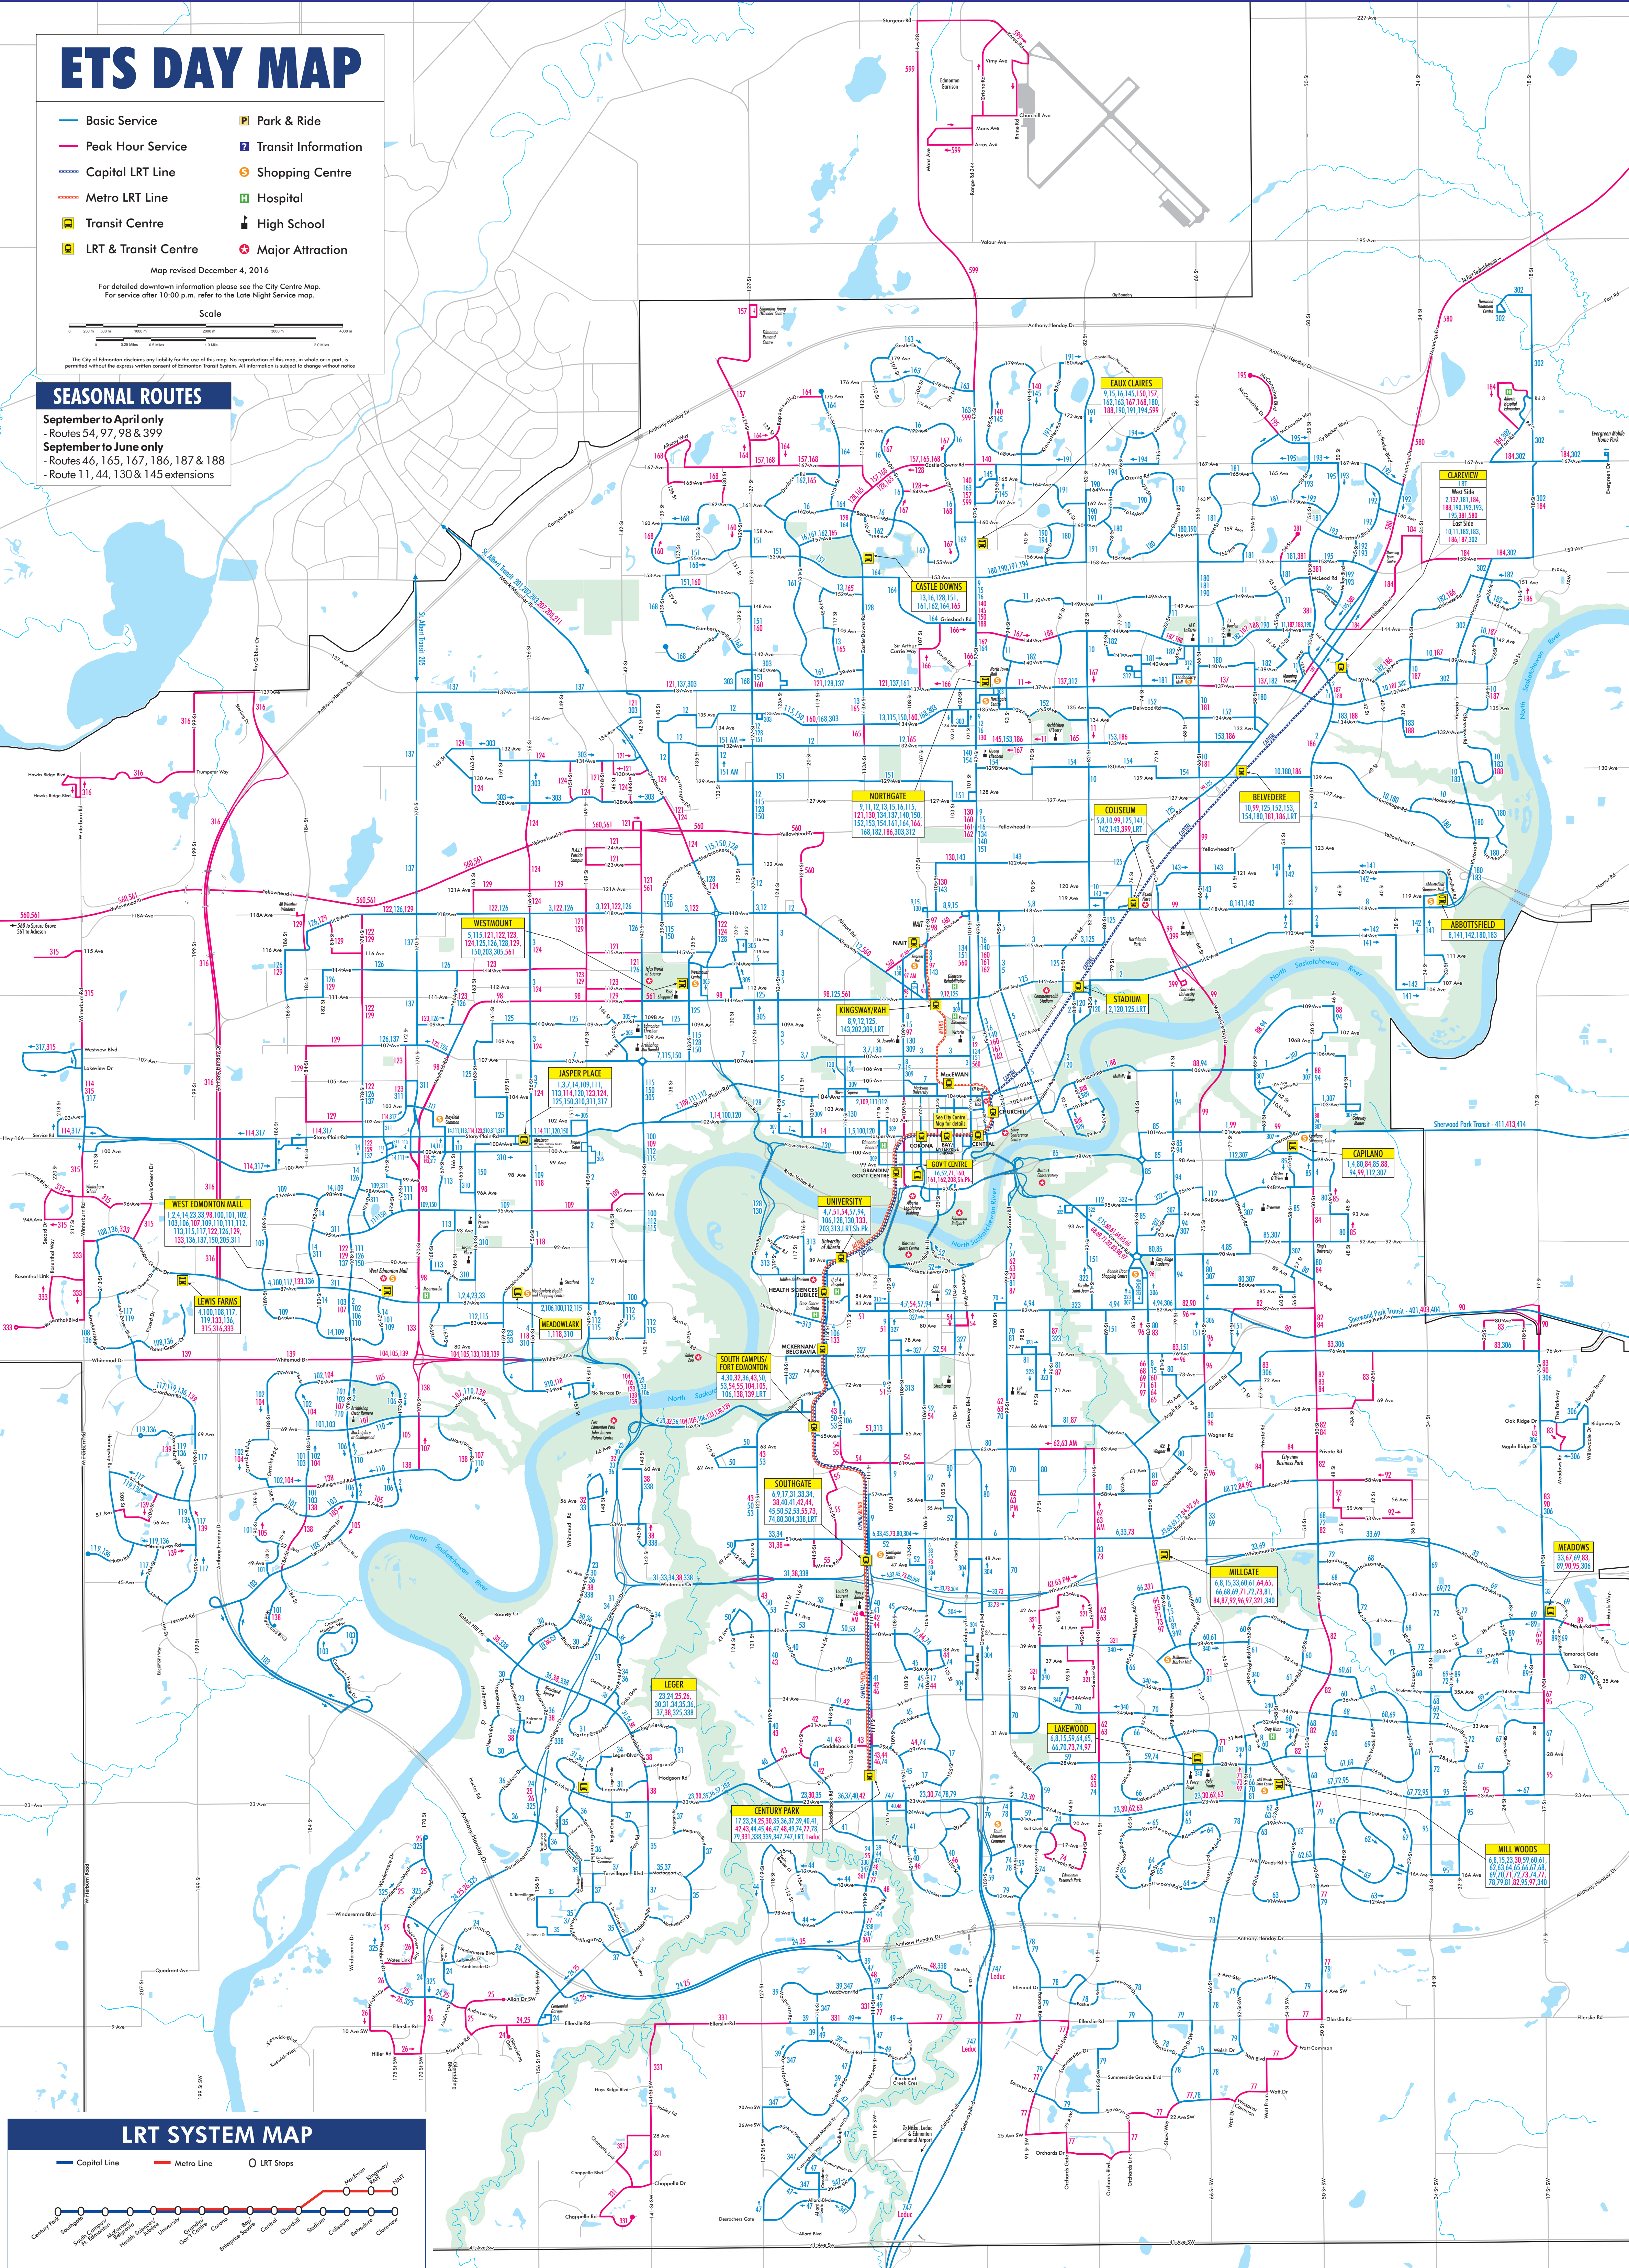

ETS DAY MAP

- Basic Service
- Peak Hour Service
- Capital LRT Line
- Metro LRT Line
- T Transit Centre
- LRT & Transit Centre
- P Park & Ride
- i Transit Information
- S Shopping Centre
- H Hospital
- H High School
- Major Attraction

SEASONAL ROUTES

- **September to April only**
- Routes 54, 97, 98 & 399
- **September to June only**
- Routes 46, 165, 167, 186, 187 & 188
- Route 11, 44, 130 & 145 extensions

LRT SYSTEM MAP