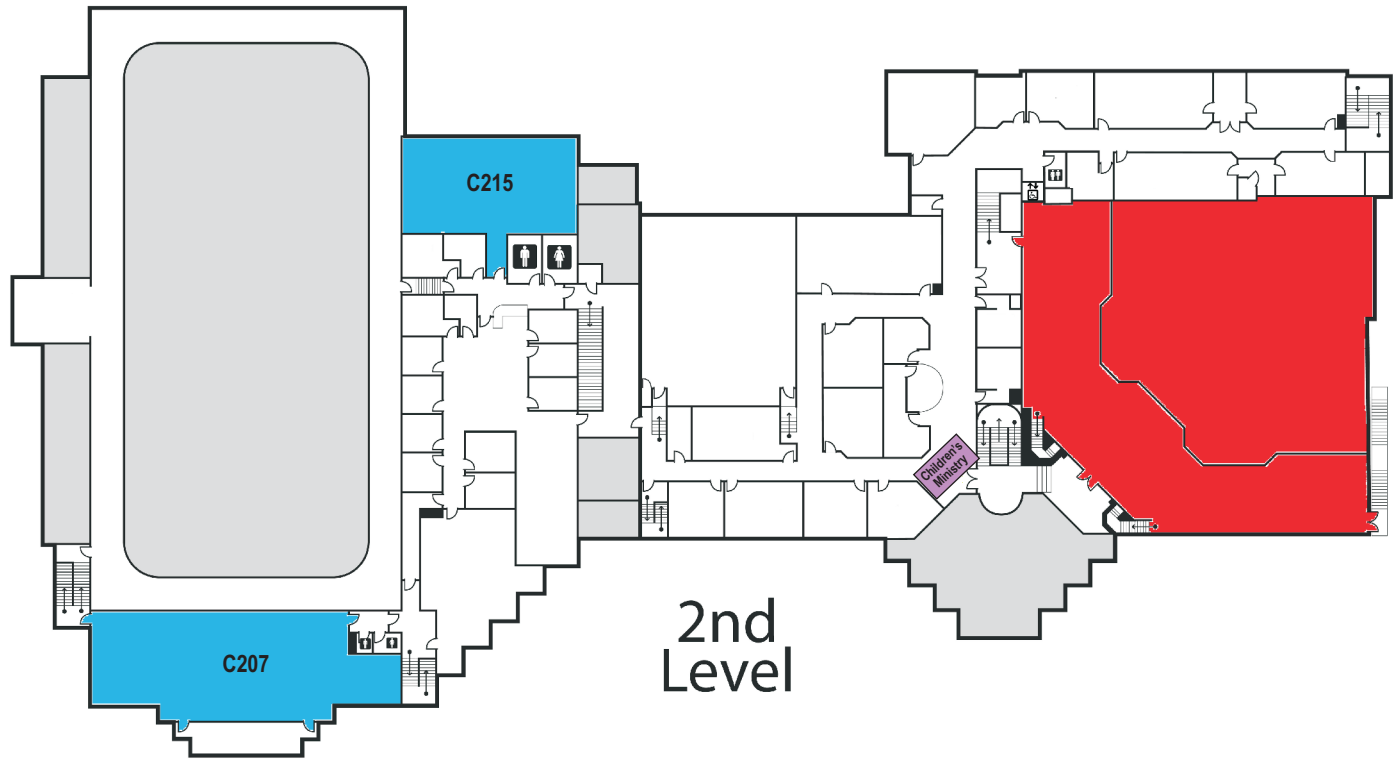

MISSIONS FEST ACTIVITY MAP

A L B E R T A

Conference Location: West Edmonton Christian Assembly 6315 - 199 St., Edmonton

Community Life Centre
Room numbers begin with "C"

Children's Ministry
(Registration, Drop Off & Pick up)