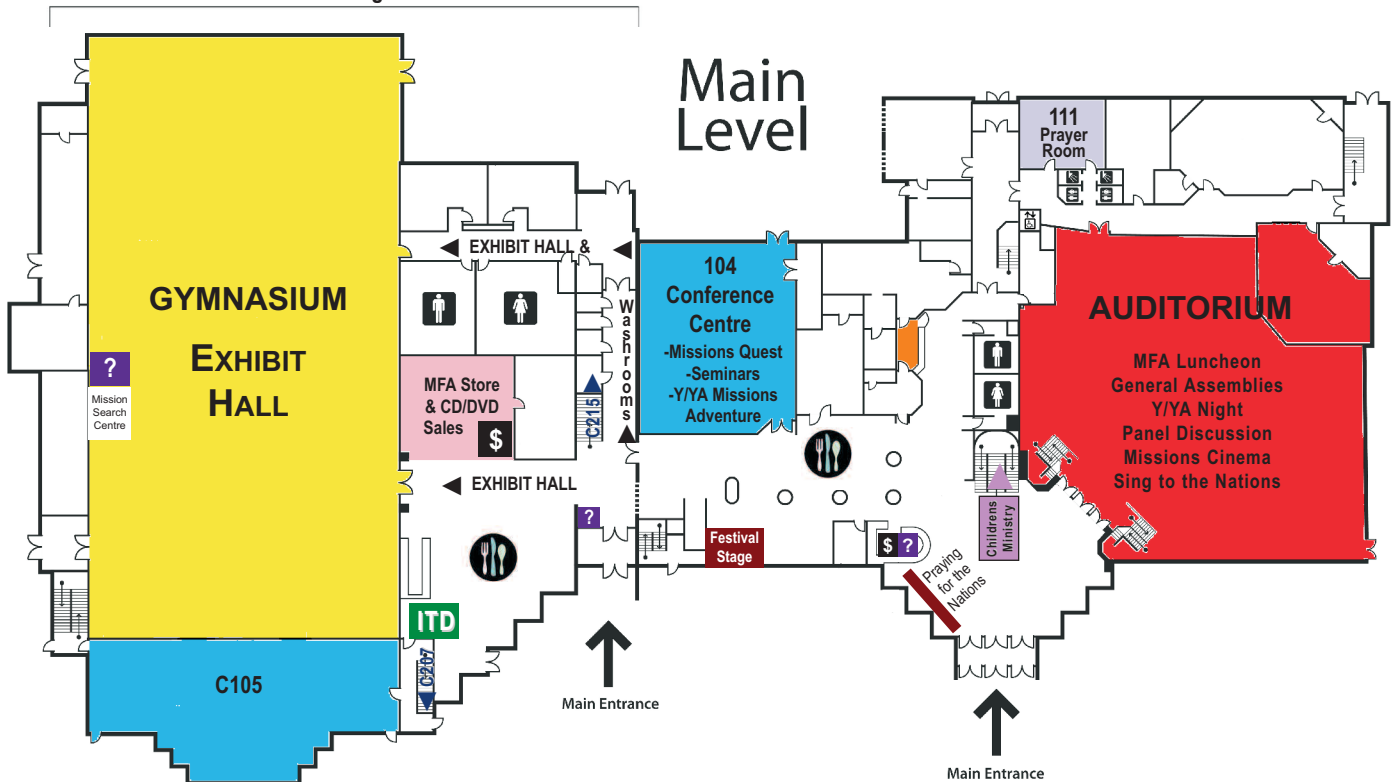

MISSIONS FEST ACTIVITY MAP

A L B E R T A

Conference Location: West Edmonton Christian Assembly 6315 - 199 St., Edmonton

Community Life Centre
Room numbers begin with "C"

Children's Ministry
(Registration, Drop Off & Pick up)