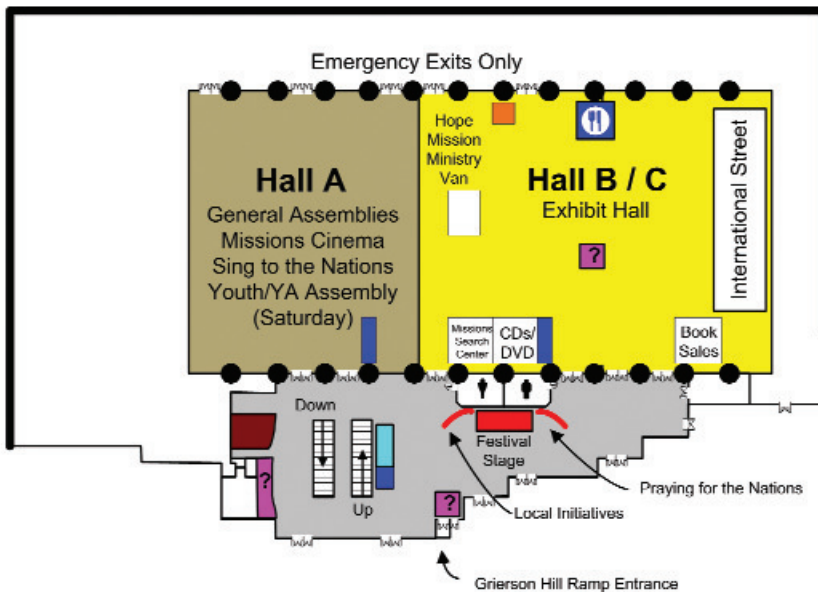

## Pedway Level

-  - Food Court
-  - Underground Parking

## Assembly Level

## Meeting Level

Salons 1-20

-  - Prayer Room
-  - Seminars
-  - Missions Fest Luncheon (Friday)
-  - MFA Intensive Training Day (Friday)  
Children's Activities
-  - Coat Check