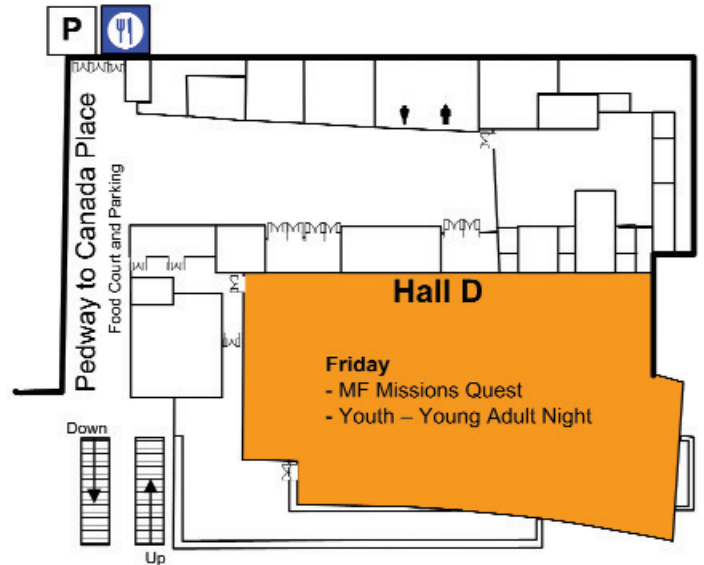

## Pedway Level

-  - Food Court
-  - Underground Parking

## Assembly Level

## Meeting Level

Salons 1-20

-  - Prayer Room
-  - Seminars
-  - Missions Fest Luncheon (Friday)
-  - MFA Intensive Training Day (Friday)  
Children's Activities
-  - Coat Check