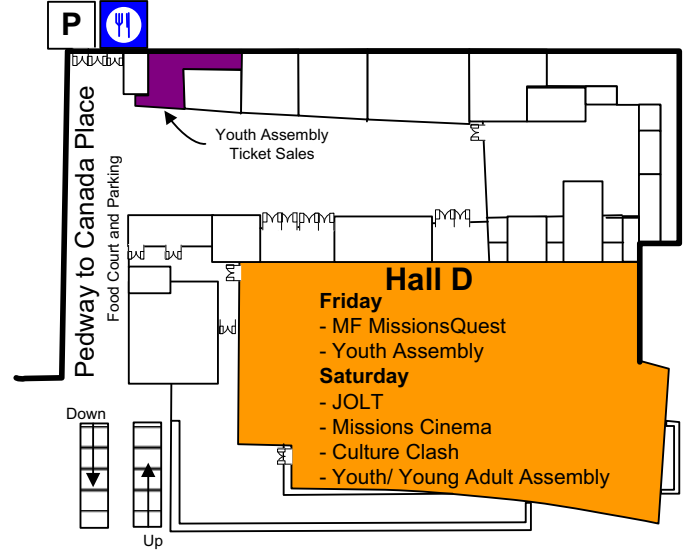

MISSIONS FEST ACTIVITY MAP

A L B E R T A

Pedway Level

 - Youth Assembly Ticket Sales

 - Food Court

 - Underground Parking

Assembly Level

 - Information Centre

 - Coat Check

 - Volunteer Centre

 - Concession

 - Donation Centre

 - Interactive Displays

Marketplace Mission Society
 Praying for the Nations
 Yahero
 Mission Search Centre

Meeting Level

Salons 1-20