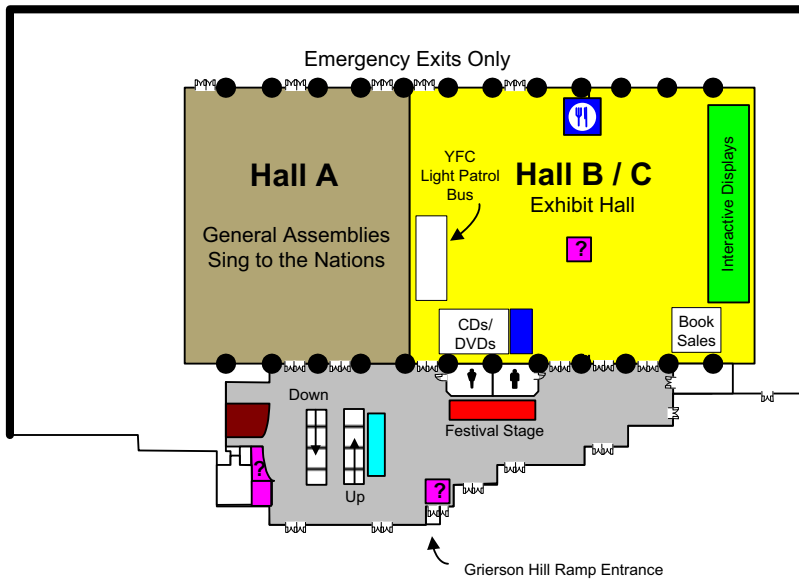

MISSIONS FEST ACTIVITY MAP

A L B E R T A

Pedway Level

 - Youth Assembly Ticket Sales

 - Food Court

 - Underground Parking

Assembly Level

 - Information Centre

 - Coat Check

 - Volunteer Centre

 - Concession

 - Donation Centre

 - Interactive Displays

Marketplace Mission Society
 Praying for the Nations
 Yahero
 Mission Search Centre

Meeting Level

Salons 1-20